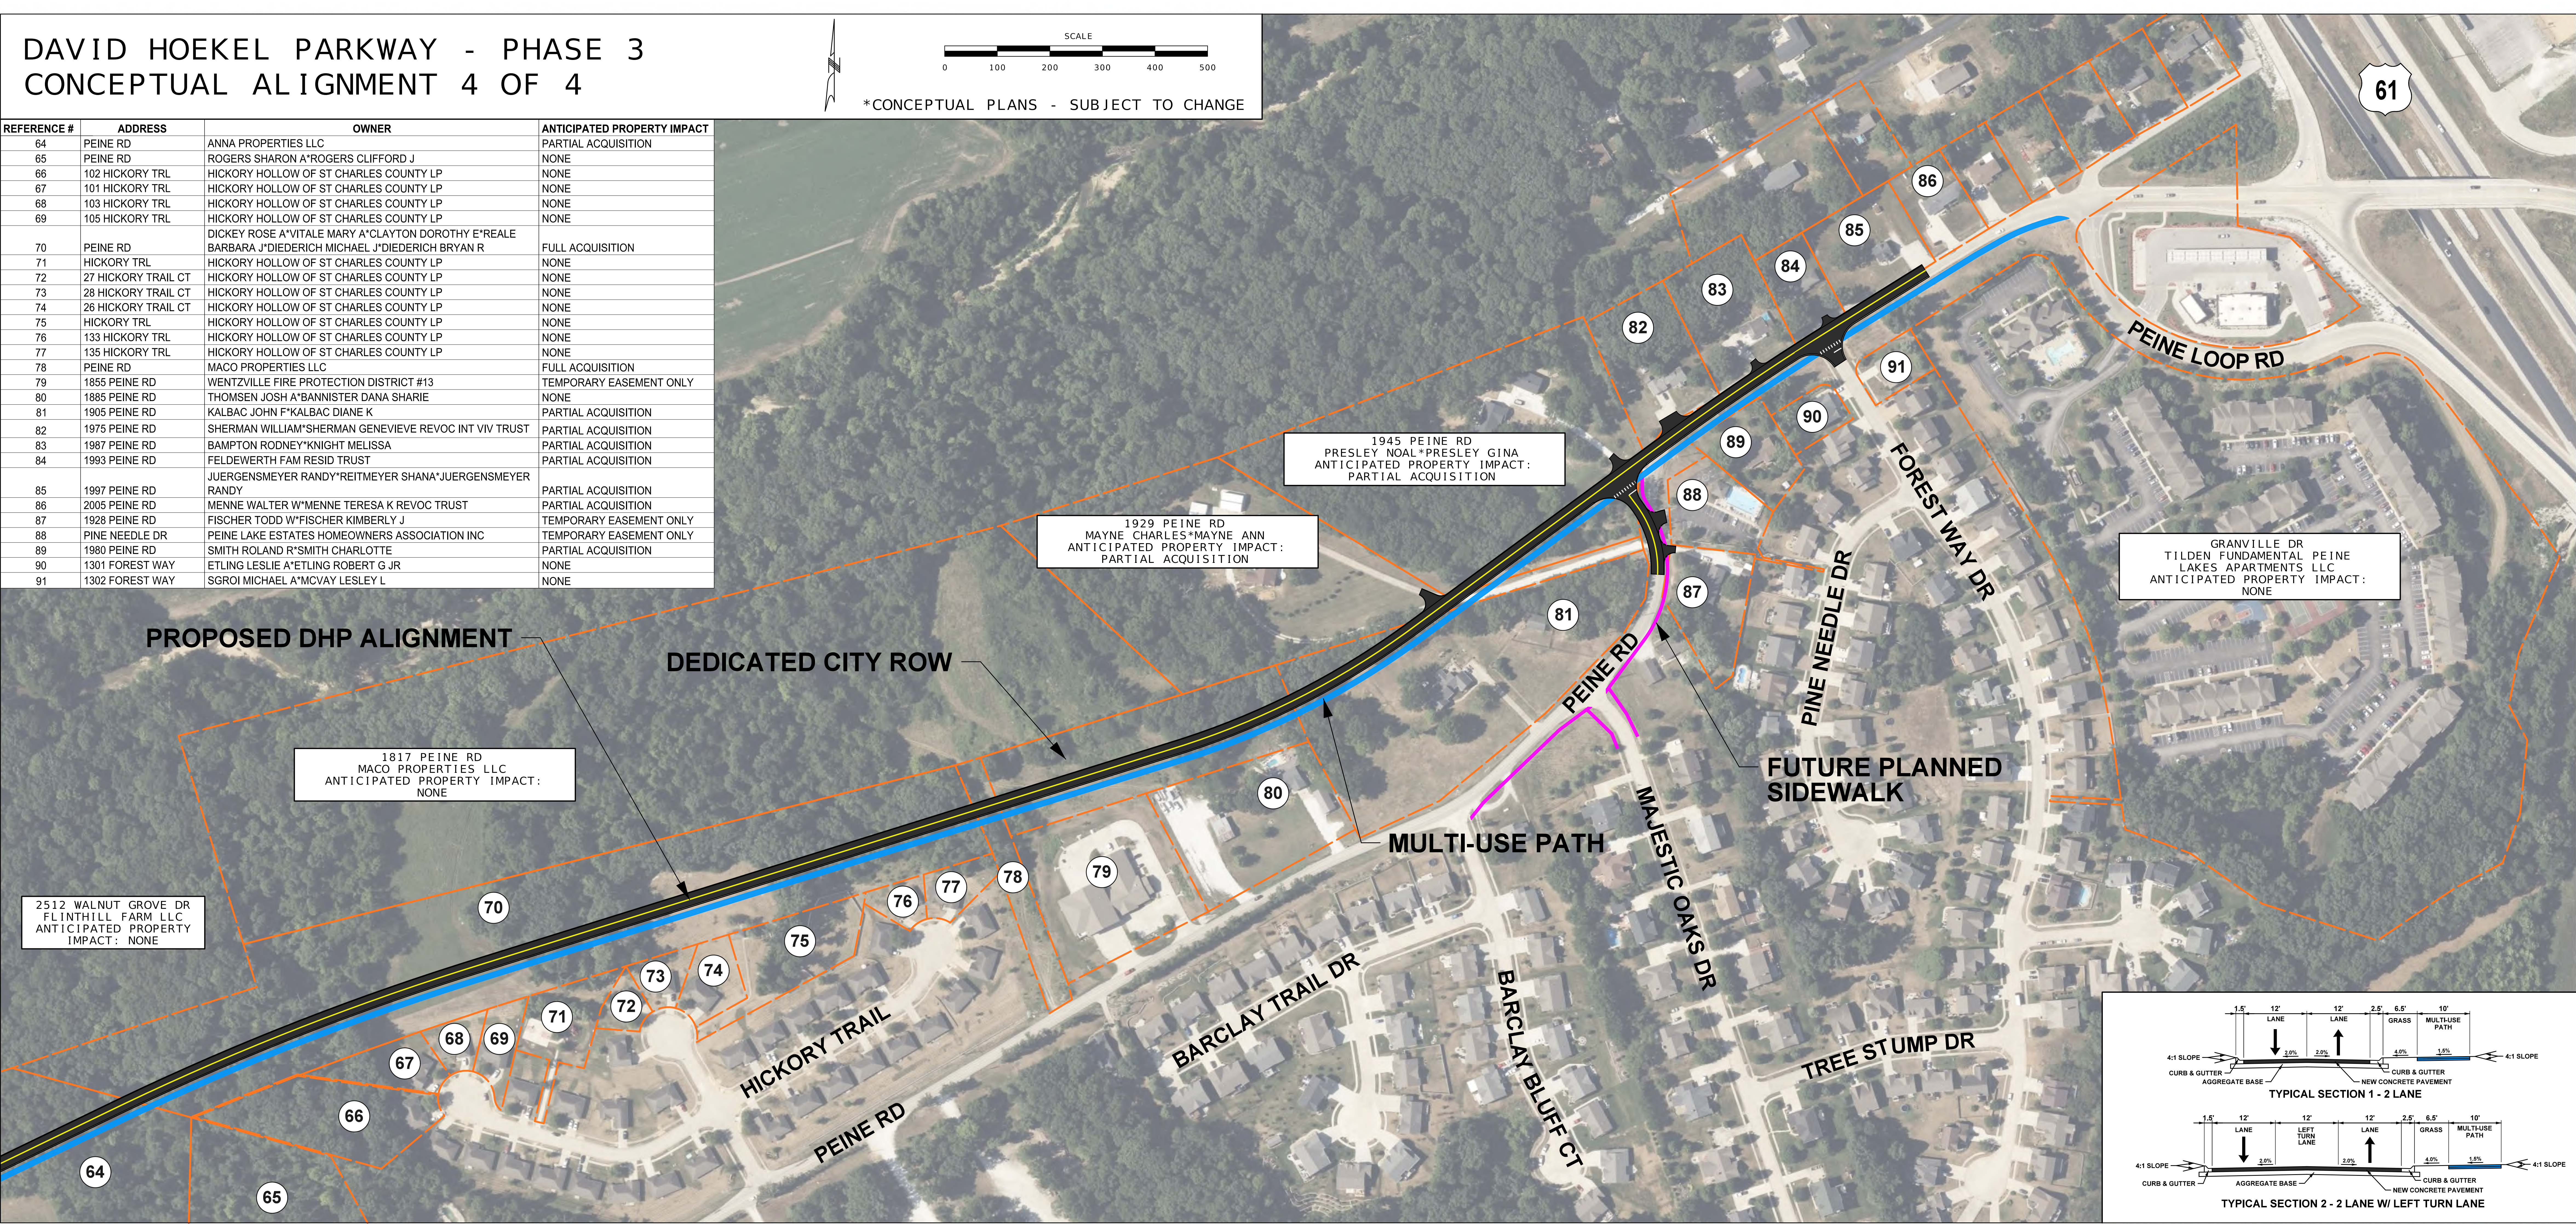

DAVID HOEKEL PARKWAY - PHASE 3 CONCEPTUAL ALIGNMENT 4 OF 4

REFERENCE #	ADDRESS	OWNER	ANTICIPATED PROPERTY IMPACT
64	PEINE RD	ANNA PROPERTIES LLC	PARTIAL ACQUISITION
65	PEINE RD	ROGERS SHARON A*ROGERS CLIFFORD J	NONE
66	102 HICKORY TRL	HICKORY HOLLOW OF ST CHARLES COUNTY LP	NONE
67	101 HICKORY TRL	HICKORY HOLLOW OF ST CHARLES COUNTY LP	NONE
68	103 HICKORY TRL	HICKORY HOLLOW OF ST CHARLES COUNTY LP	NONE
69	105 HICKORY TRL	HICKORY HOLLOW OF ST CHARLES COUNTY LP	NONE
70	PEINE RD	DICKEY ROSE A*VITALE MARY A*CLAYTON DOROTHY E*REALE BARBARA J*DIEDERICH MICHAEL J*DIEDERICH BRYAN R	FULL ACQUISITION
71	HICKORY TRL	HICKORY HOLLOW OF ST CHARLES COUNTY LP	NONE
72	27 HICKORY TRAIL CT	HICKORY HOLLOW OF ST CHARLES COUNTY LP	NONE
73	28 HICKORY TRAIL CT	HICKORY HOLLOW OF ST CHARLES COUNTY LP	NONE
74	26 HICKORY TRAIL CT	HICKORY HOLLOW OF ST CHARLES COUNTY LP	NONE
75	HICKORY TRL	HICKORY HOLLOW OF ST CHARLES COUNTY LP	NONE
76	133 HICKORY TRL	HICKORY HOLLOW OF ST CHARLES COUNTY LP	NONE
77	135 HICKORY TRL	HICKORY HOLLOW OF ST CHARLES COUNTY LP	NONE
78	PEINE RD	MACO PROPERTIES LLC	FULL ACQUISITION
79	1855 PEINE RD	WENTZVILLE FIRE PROTECTION DISTRICT #13	TEMPORARY EASEMENT ONLY
80	1885 PEINE RD	THOMSEN JOSH A*BANNISTER DANA SHARIE	NONE
81	1905 PEINE RD	KALBAC JOHN F*KALBAC DIANE K	PARTIAL ACQUISITION
82	1975 PEINE RD	SHERMAN WILLIAM*SHERMAN GENEVIEVE REVOC INT VIV TRUST	PARTIAL ACQUISITION
83	1987 PEINE RD	BAMPTON RODNEY*KNIGHT MELISSA	PARTIAL ACQUISITION
84	1993 PEINE RD	FELDEWERTH FAM RESID TRUST	PARTIAL ACQUISITION
85	1997 PEINE RD	JUERGENSMEYER RANDY*REITMEYER SHANA*JUERGENSMEYER RANDY	PARTIAL ACQUISITION
86	2005 PEINE RD	MENNE WALTER W*MENNE TERESA K REVOC TRUST	PARTIAL ACQUISITION
87	1928 PEINE RD	FISCHER TODD W*FISCHER KIMBERLY J	TEMPORARY EASEMENT ONLY
88	PINE NEEDLE DR	PEINE LAKE ESTATES HOMEOWNERS ASSOCIATION INC	TEMPORARY EASEMENT ONLY
89	1980 PEINE RD	SMITH ROLAND R*SMITH CHARLOTTE	PARTIAL ACQUISITION
90	1301 FOREST WAY	ETLING LESLIE A*ETLING ROBERT G JR	NONE
91	1302 FOREST WAY	SGROI MICHAEL A*MCVAY LESLEY L	NONE